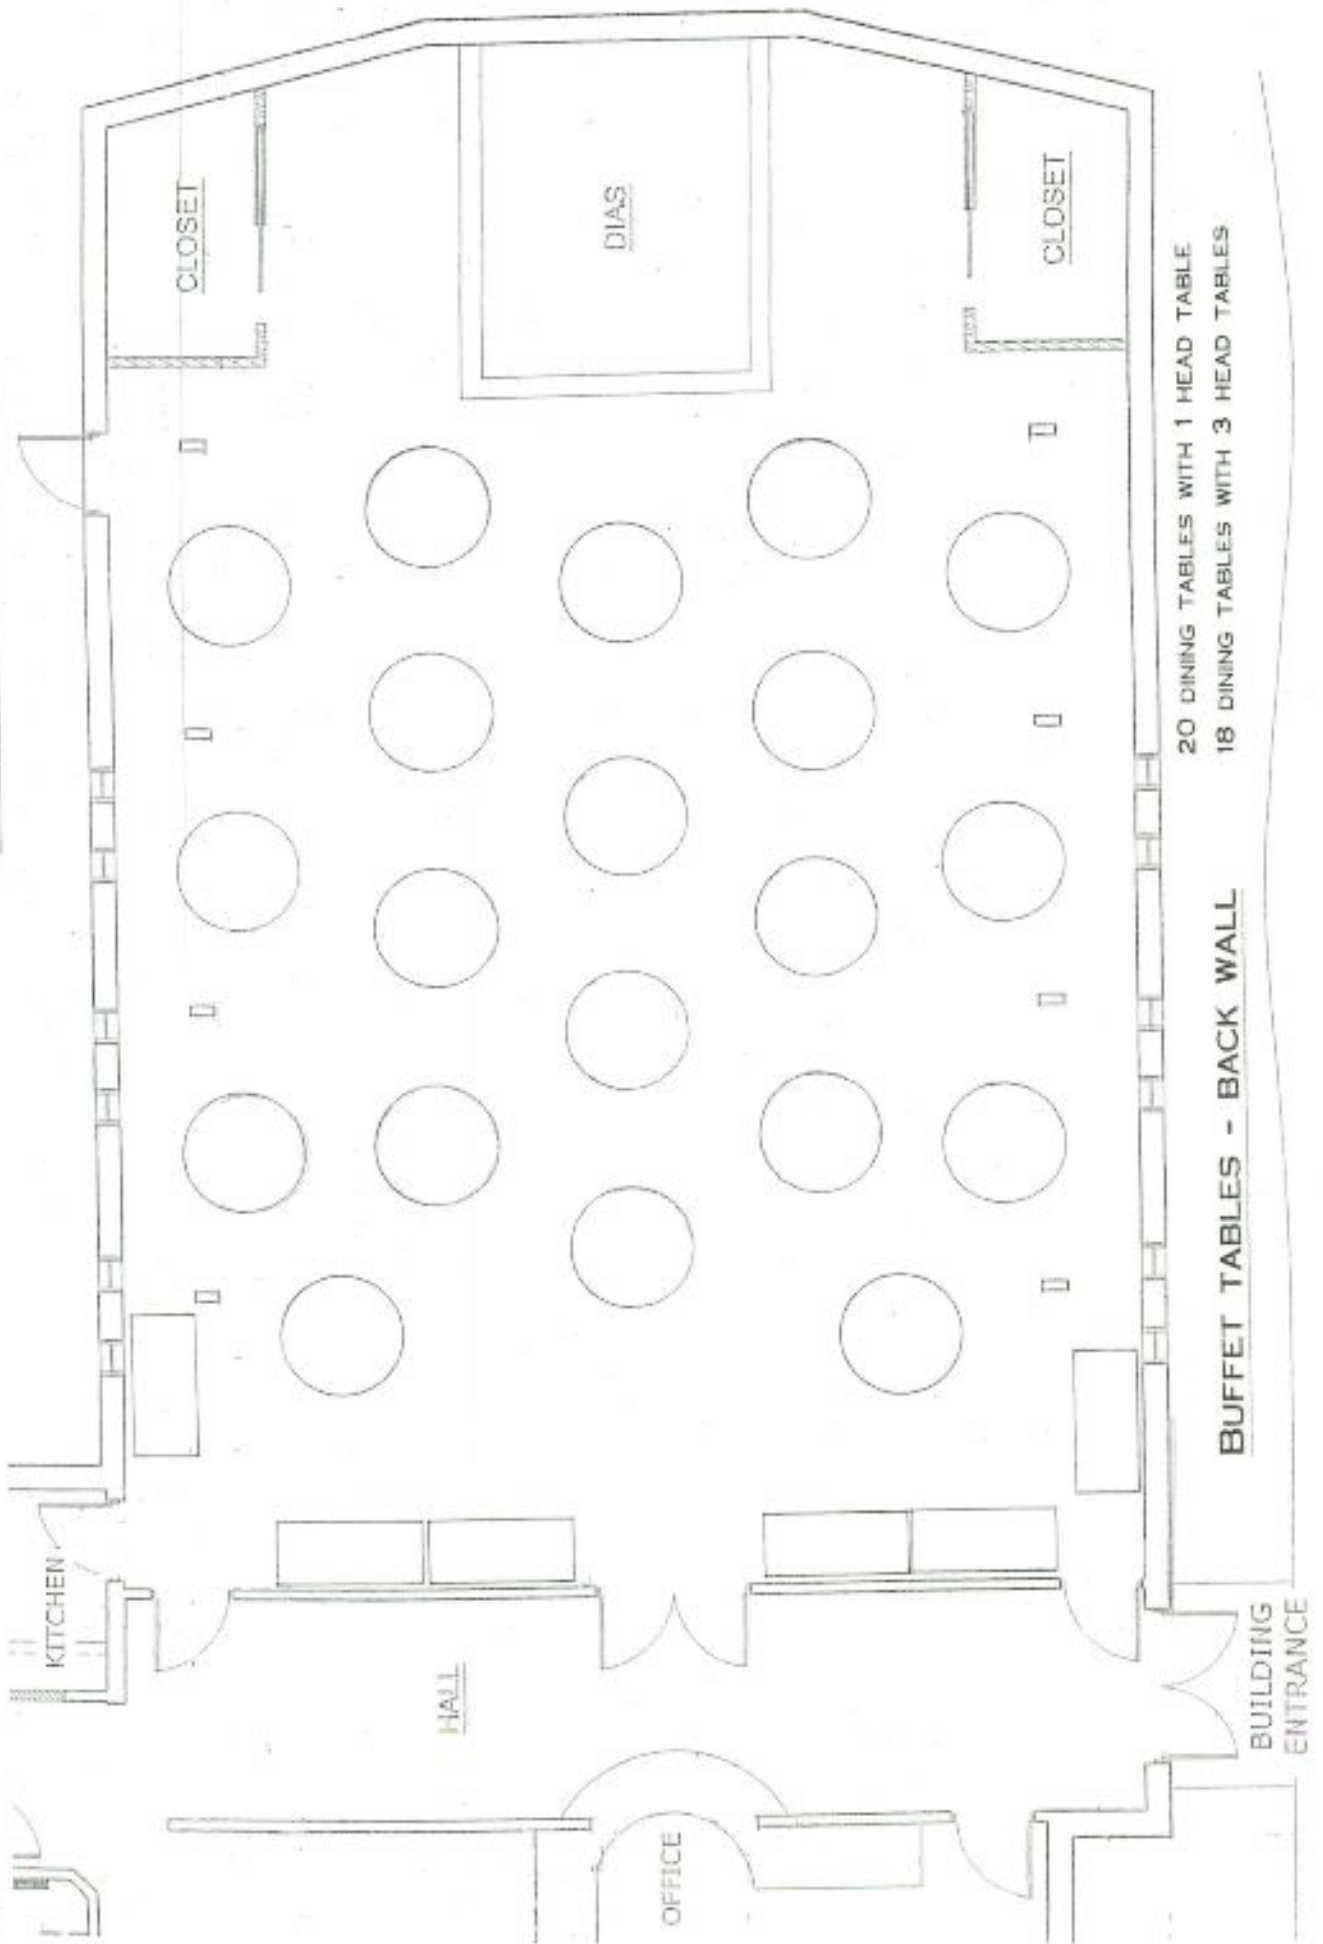

CLOSET

DIAS

CLOSET

KITCHEN

HALL

OFFICE

BUILDING
ENTRANCE

BUFFET TABLES - BACK WALL

20 DINING TABLES WITH 1 HEAD TABLE
18 DINING TABLES WITH 3 HEAD TABLES