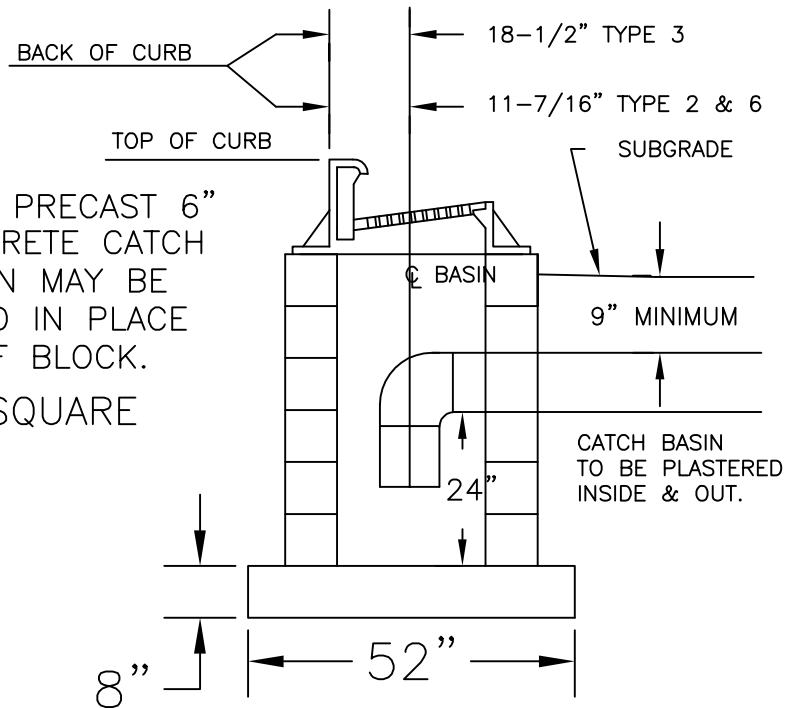

# TYPICAL CATCH BASINS

CURB TYPE	CASTING No.
ODOT TYPE 2	R-3274-A
ODOT TYPE 3	R-3237-I
ODOT TYPE 6	R-3274

CATCH BASIN TYPE A-3A USES NEENAH R-2502-B with Type "D" Grate)

CATCH BASIN TYPE A-3  
TYPICAL W/O TRAP

CATCH BASIN TYPE A-3  
TYPICAL W/TRAP