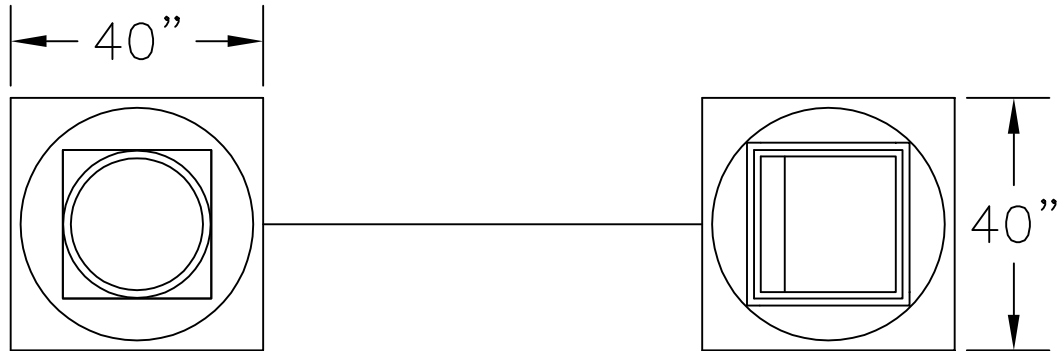

# TYPICAL CATCH BASINS

CURB TYPE	CASTING No.
ODOT TYPE 2	R-3274-A
ODOT TYPE 3	R-3237-I
ODOT TYPE 6	R-3274

CATCH BASIN TYPE A-3A USES NEENAH R-2502-B with Type "D" Grate)

CATCH BASIN TYPE A-3  
TYPICAL W/O TRAP

CATCH BASIN TYPE A-3  
TYPICAL W/TRAP