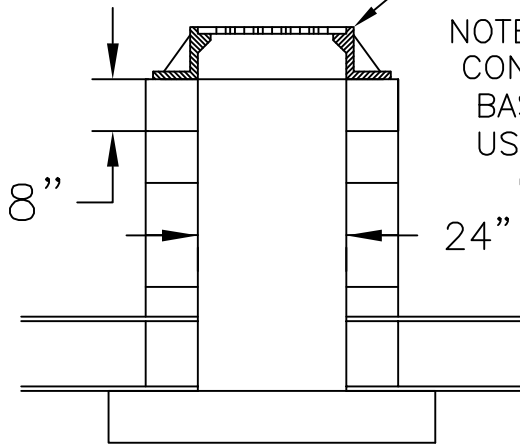

# TYPICAL CATCH BASINS

CURB TYPE	CASTING No.
ODOT TYPE 2	R-3274-A
ODOT TYPE 3	R-3237-I
ODOT TYPE 6	R-3274

CATCH BASIN TYPE A-3A USES NEENAH R-2502-B with Type "D" Grate)

CATCH BASIN TYPE A-3  
TYPICAL W/O TRAP

CATCH BASIN TYPE A-3  
TYPICAL W/TRAP